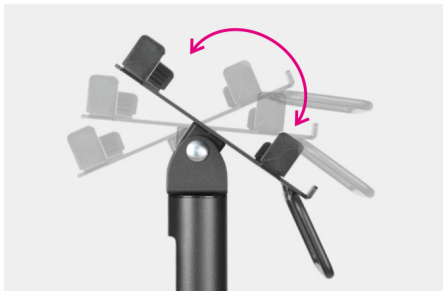

SH 005PS

Credit Card POS Terminal Stand

For VeriFone® Vx810

Fully Adjustable for Every Transaction

Toolless Tilt
allows for effortless positioning.

360° Rotation
provides convenience for both customers and