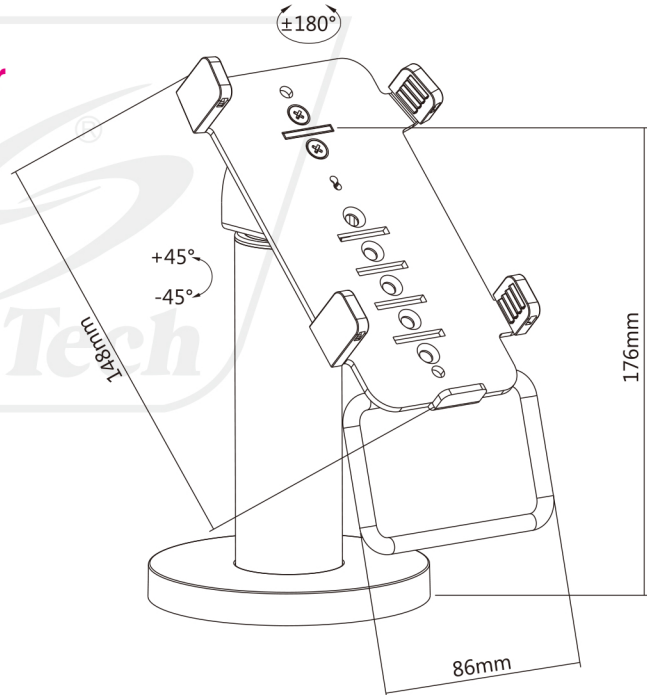

SH 005PS

Credit Card POS Terminal Stand

For VeriFone® Vx810

Fully Adjustable for Every Transaction

Toolless Tilt
allows for effortless positioning.

360° Rotation
provides convenience for both customers and